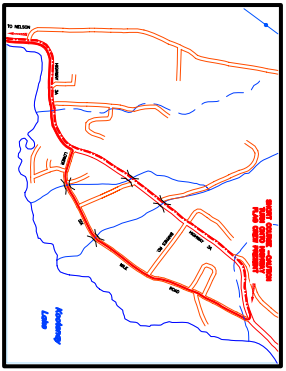

CYSWOG'N'FUN TRIATHLON Nelson, BC

Cycle Long Course Loop Detail

Cycle Short Course Loop Detail

Run Long Course / Short Course Map

Transition Area and Cycle Loop Detail

Swim Long Course / Short Course Map

ENGINEERING LTD.
 CROSS-SKILLS RESEARCH ASSOCIATES
 2275 Coxsack Lane, Coxsack, B.C. V1X 2Y1 Ph: (250) 350-0000
 20300 Westridge St., Shawano, B.C. V1E 1W7 Ph: (250) 862-0175
 Mapping services provided by
 WCA Engineering Ltd., Coxsack

 Digital map data provided by British Columbia
 Ministry of Forests, Nelson Forest Region