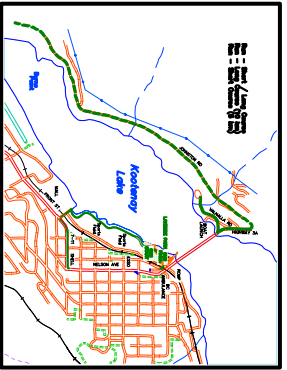

CYSWOG'N'FUN TRIATHLON Nelson, BC

Cycle Long Course Loop Detail

Cycle Short Course Loop Detail

Run Long Course / Short Course Map

Transition Area and Cycle Loop Detail

Swim Long Course / Short Course Map

ENGINEERING LTD.
 CROSS-SKILLS RESEARCH ASSOCIATES
 2275 Coxsack Lane, Coxsack, B.C. V1X 2Y1 Ph: (250) 350-0000
 20300 Westridge St., Shawano, B.C. V1E 1W7 Ph: (250) 862-0175
 Mapping services provided by
 WCA Engineering Ltd., Coxsack

 Digital map data provided by British Columbia
 Ministry of Forests, Nelson Forest Region