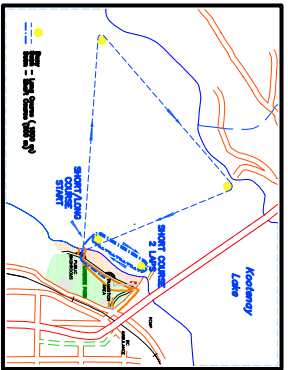

CYSWOG'N'FUN TRIATHLON Nelson, BC

Cycle Long Course Loop Detail

Cycle Short Course Loop Detail

Run Long Course / Short Course Map

Transition Area and Cycle Loop Detail

Swim Long Course / Short Course Map

ENGINEERING LTD.
 CROSS-SKILLS RESEARCH ASSOCIATES
 2275 Coxsack Lane, Coxsack, B.C. V1X 2Y1 Ph: (250) 350-0000
 20300 Westridge St., Shawano, B.C. V1E 1W7 Ph: (250) 862-0175
 Mapping services provided by
 WCA Engineering Ltd., Coxsack

 Digital map data provided by British Columbia
 Ministry of Forests, Nelson Forest Region