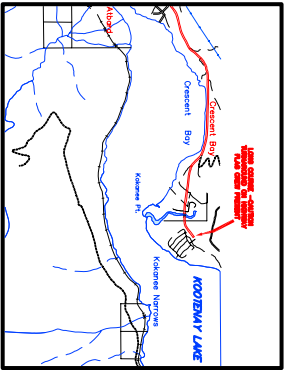

CYSWOG'N'FUN TRIATHLON Nelson, BC

Cycle Long Course Loop Detail

Cycle Short Course Loop Detail

Run Long Course / Short Course Map

Transition Area and Cycle Loop Detail

Swim Long Course / Short Course Map

ENGINEERING LTD.
 CROSS-SKILLS RESEARCH ASSOCIATES
 2275 Coxsack Lane, Coxsack, B.C. V1X 2Y1 Ph: (250) 350-0000
 20300 Westridge St., Shawano, B.C. V1E 1W7 Ph: (250) 862-0175
 Mapping services provided by
 WCA Engineering Ltd., Coxsack

 Digital map data provided by British Columbia
 Ministry of Forests, Nelson Forest Region