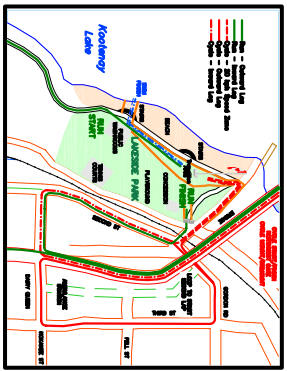

CYSWOG'N'FUN TRIATHLON Nelson, BC

Cycle Long Course Loop Detail

Cycle Short Course Loop Detail

Run Long Course / Short Course Map

Transition Area and Cycle Loop Detail

Swim Long Course / Short Course Map

ENGINEERING LTD.
 CROSS-SKILLS RESEARCH ASSOCIATES
 2275 Coxsack Lane, Coxsack, B.C. V1X 2Y1 Ph: (250) 350-0000
 20300 Westridge St., Shawano, B.C. V1E 1W7 Ph: (250) 862-0175
 Mapping services provided by
 WCA Engineering Ltd., Coxsack

 Digital map data provided by British Columbia
 Ministry of Forests, Nelson Forest Region