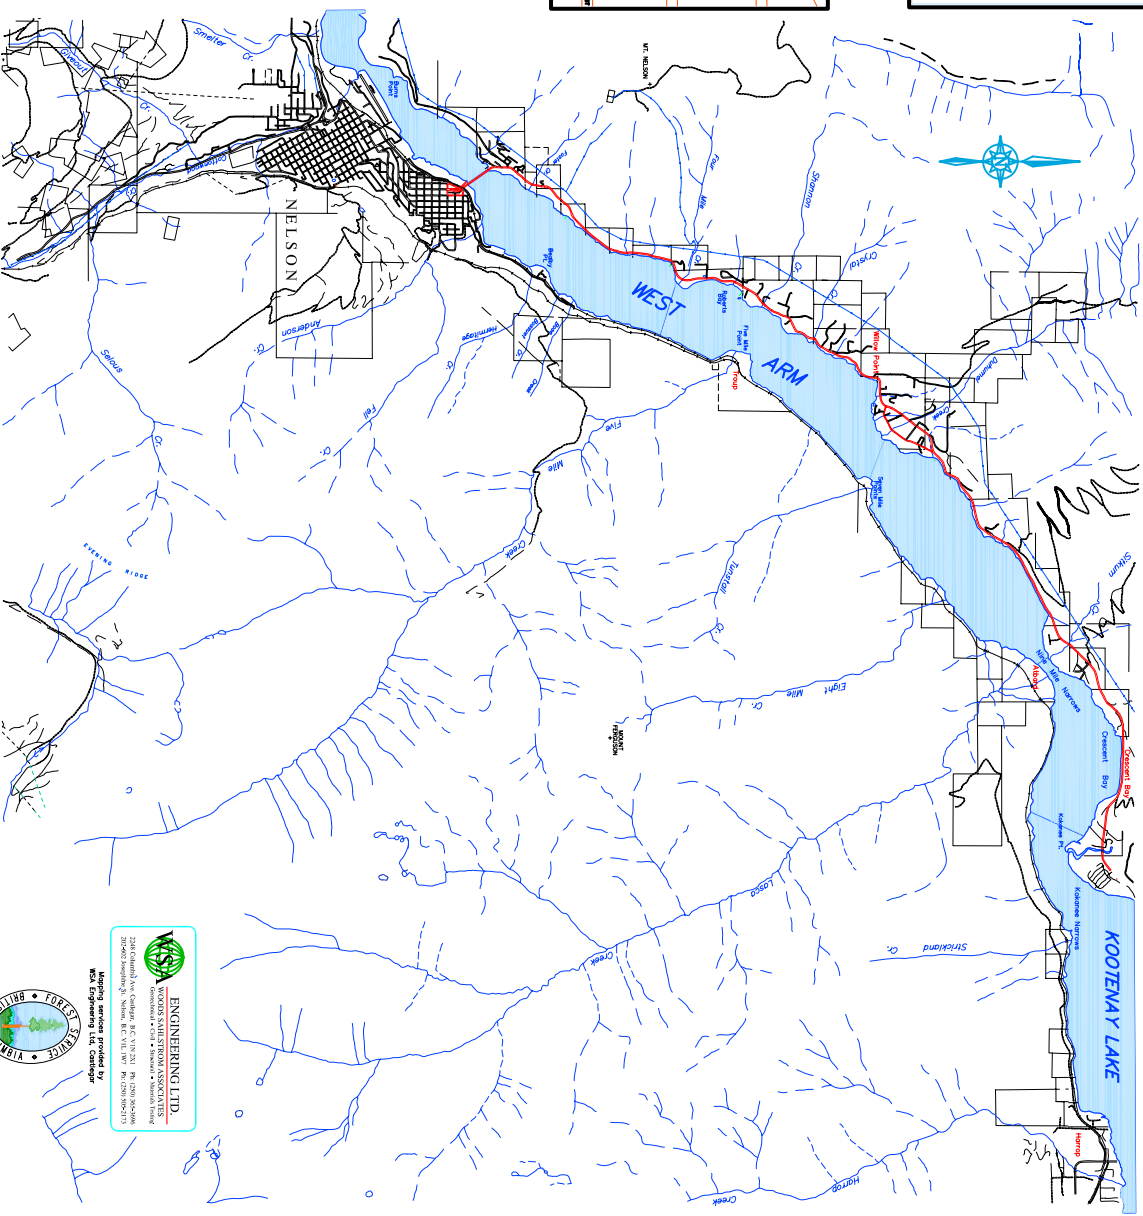

CYSWOG'N'FUN TRIATHLON Nelson, BC

Cycle Long Course Loop Detail

Cycle Short Course Loop Detail

Run Long Course / Short Course Map

Transition Area and Cycle Loop Detail

Swim Long Course / Short Course Map

ENGINEERING LTD.
 CROSS-SKILLS RESEARCH ASSOCIATES
 2275 Coxsack Lane, Coxsack, B.C. V1X 2Y1 Ph: (250) 350-0000
 20300 Westridge St., Shawano, B.C. V1E 1W7 Ph: (250) 862-0175
 Mapping services provided by
 WCA Engineering Ltd., Coxsack

 Digital map data provided by British Columbia
 Ministry of Forests, Nelson Forest Region